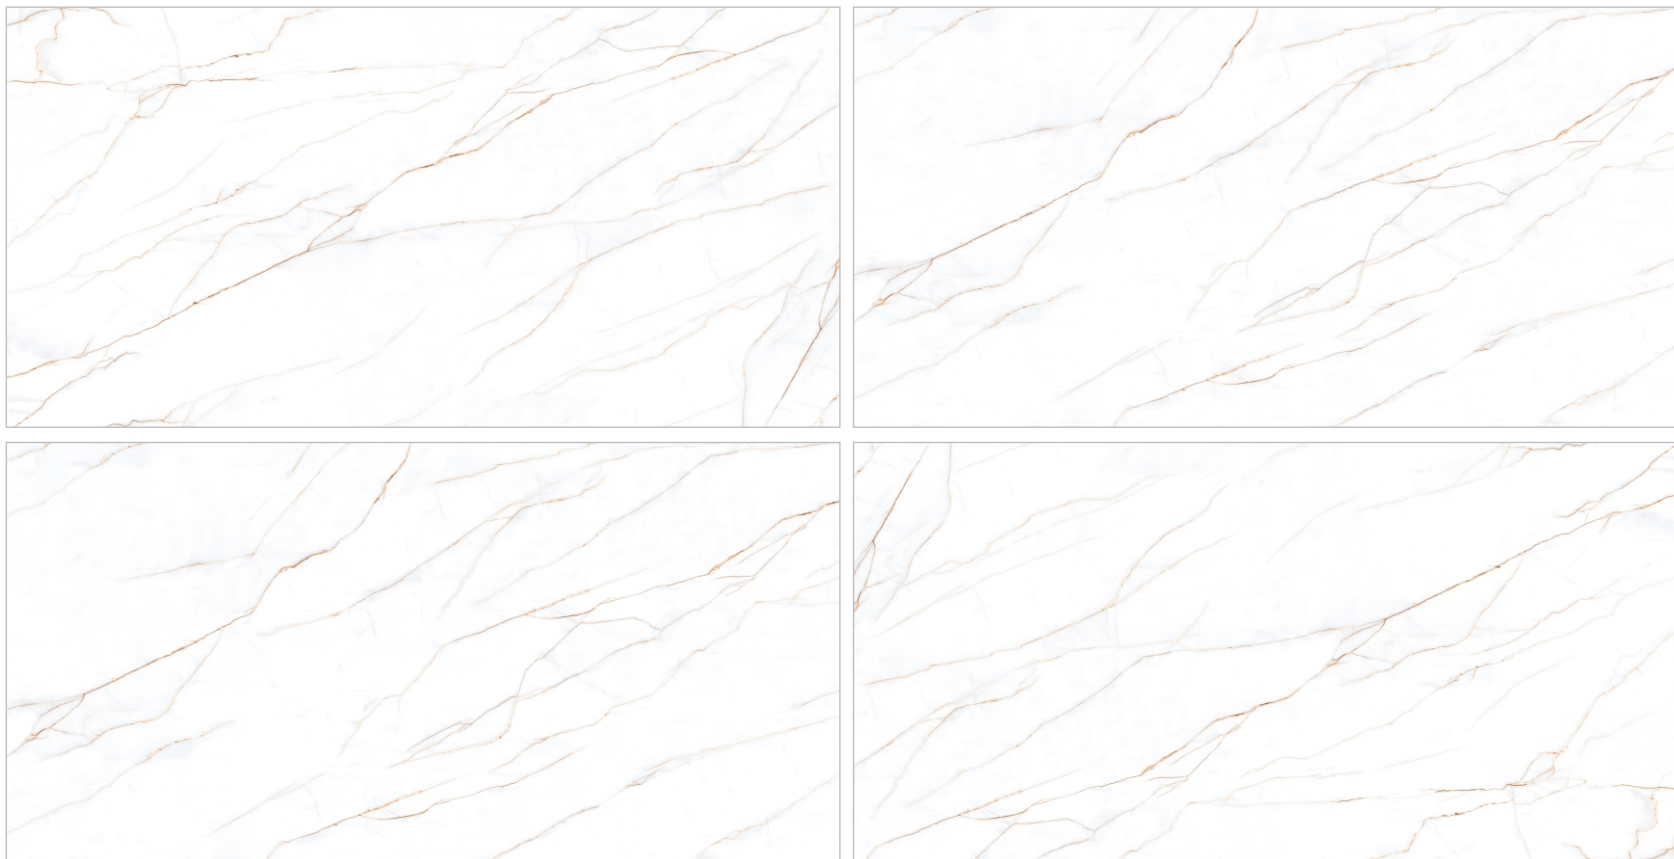

Carving Rendom

— Collection

60X120CM

ALBATRO GREY

RANDOM : 04

Albatro Grey

Carving Rendom

— Collection