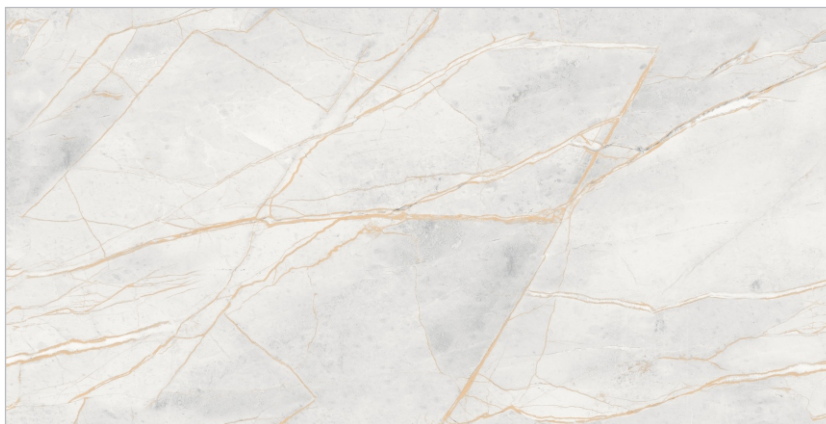

Carving Endless

Collection

60X120CM

PICASSO WHITE

RANDOM : 04