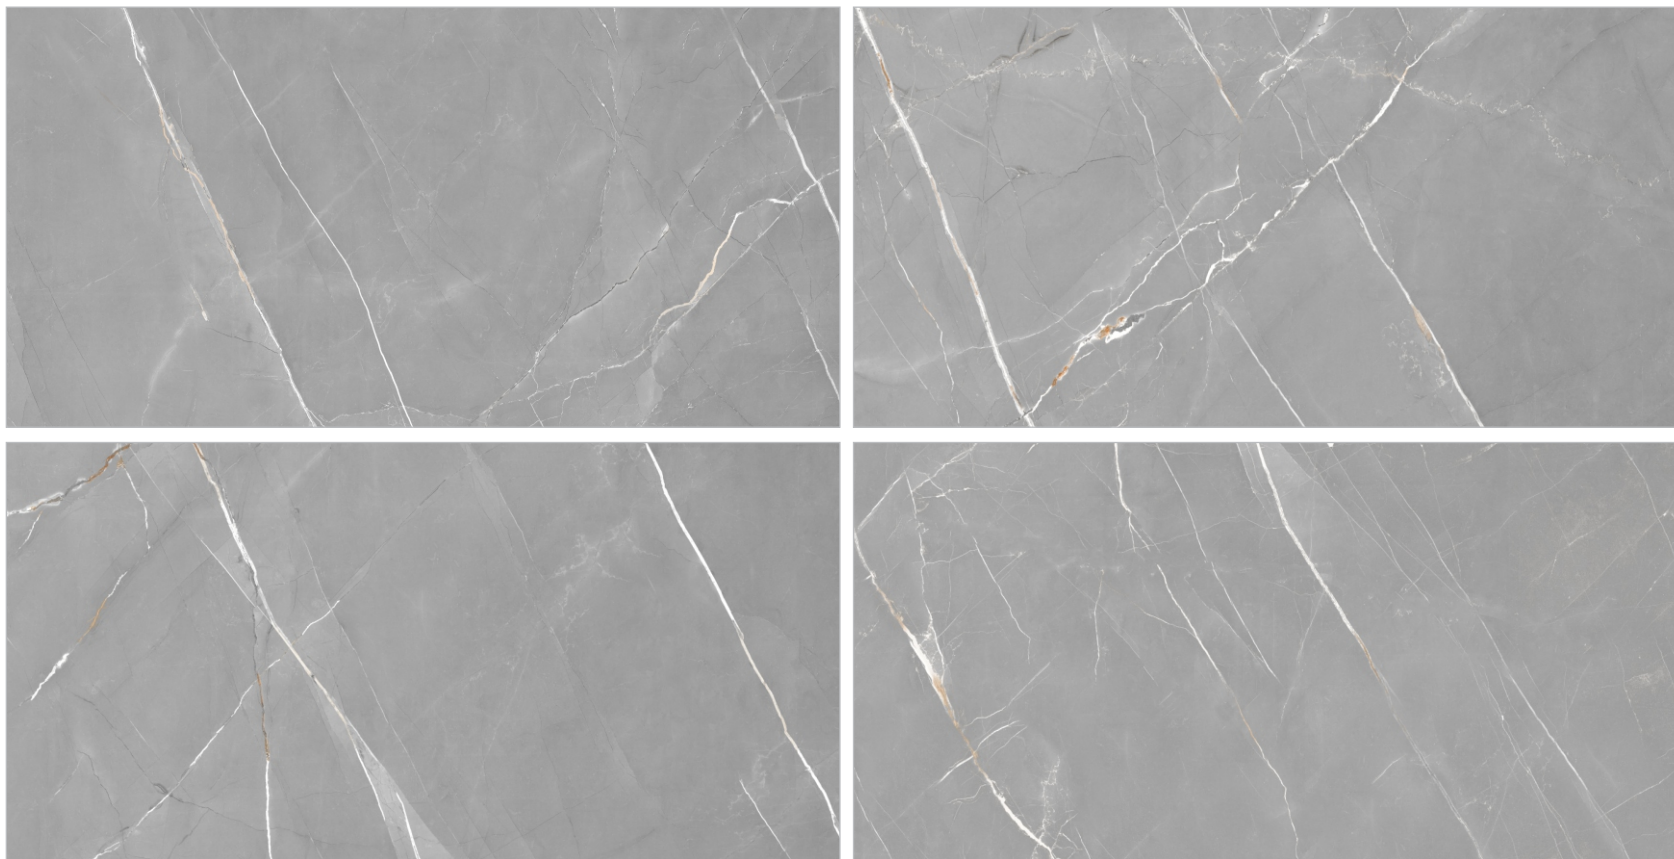

Carving Rendom

— Collection

60X120CM

ALBATRO GREY

RANDOM : 04