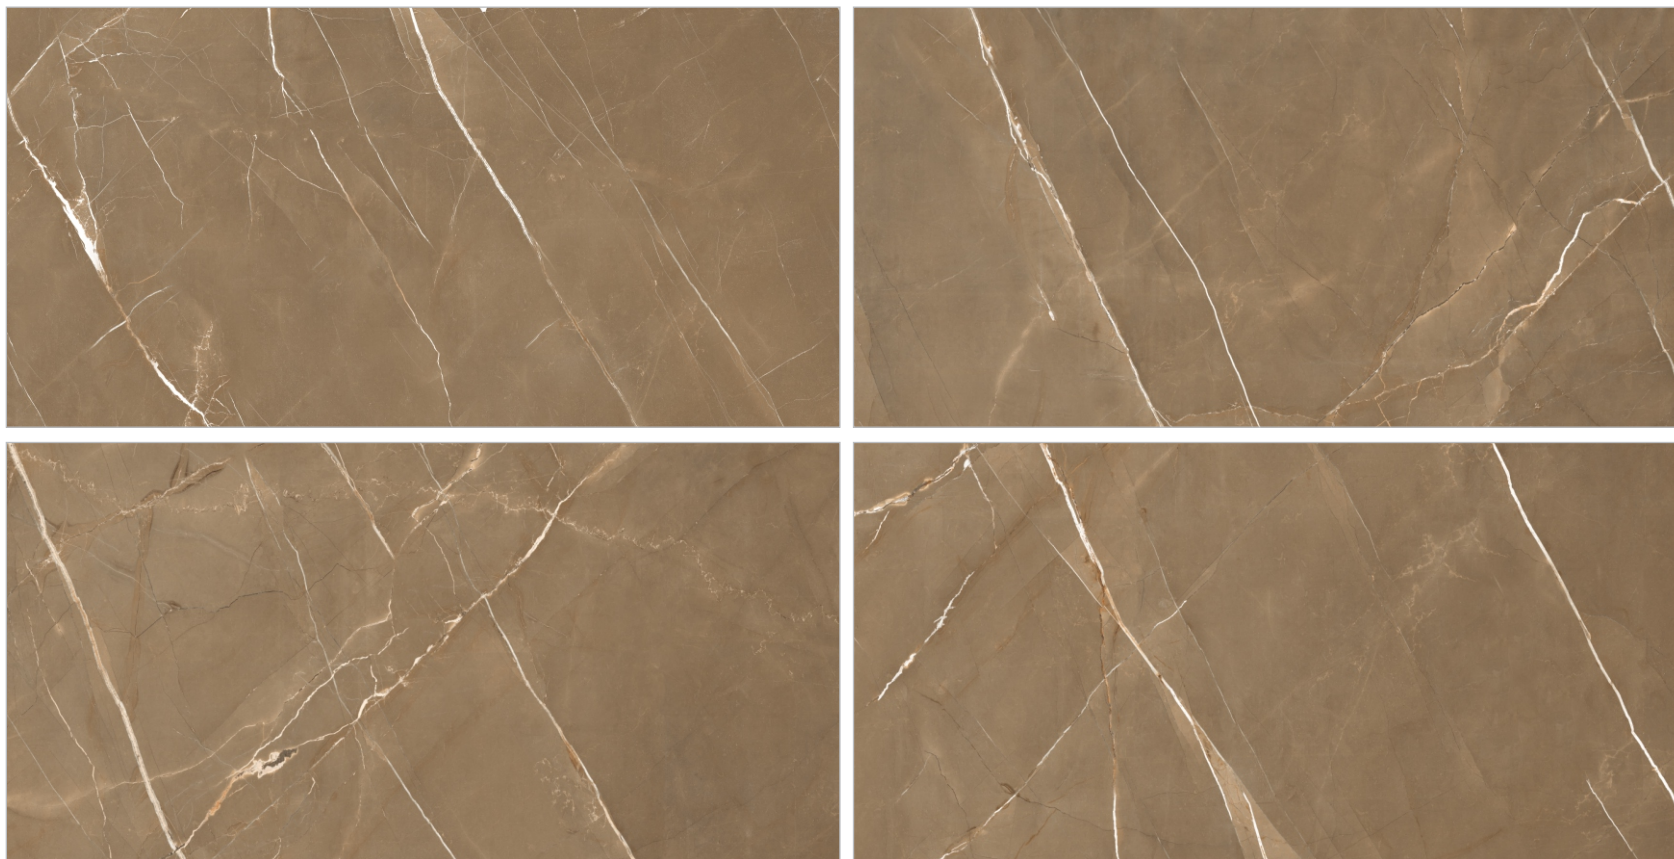

Showrooms

Carving Rendom

— Collection

60X120CM

ALBATRO BLANCO

RANDOM : 04

Carving Rendom

— Collection