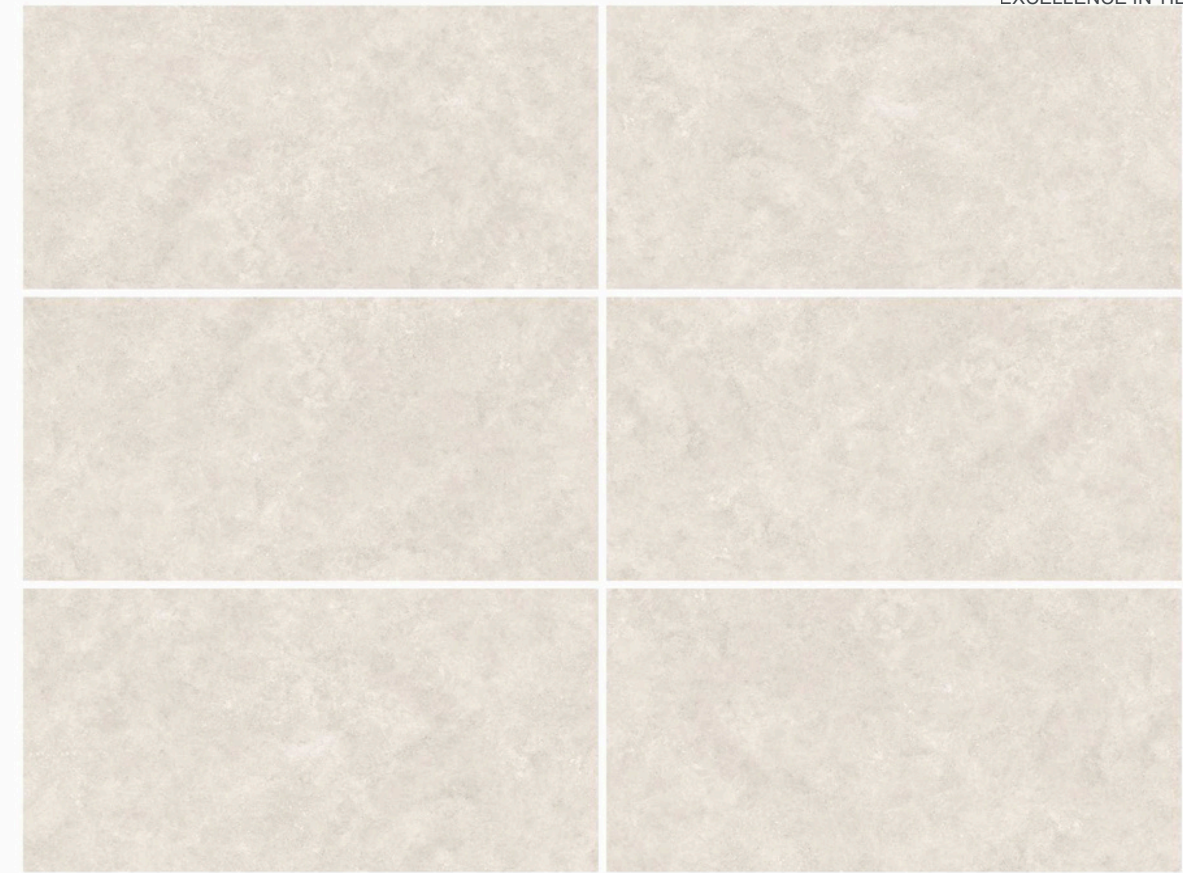

TUFFEAU

• KMS612RY09