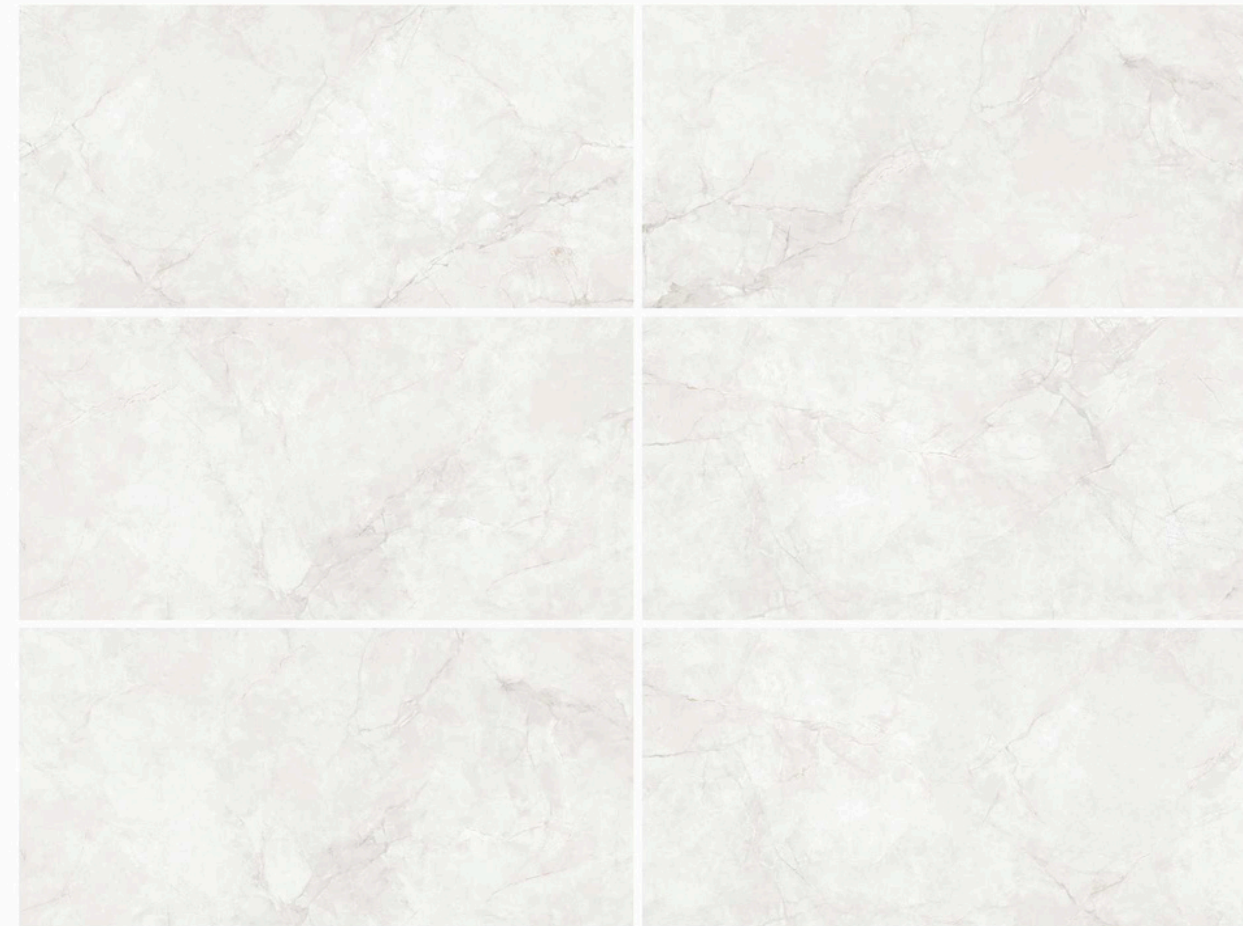

SNOWY WHITE

- Snowy White 612
- Snowy White
- Snowy White Honed

SPECIFICATIONS

Edge type	Rectified
Sizes	600x1200mm | 600x600mm
Thickness	10mm | 9mm
Finish	Polished | Honed
Faces	Random
Applications	Internal, Wall, Floor