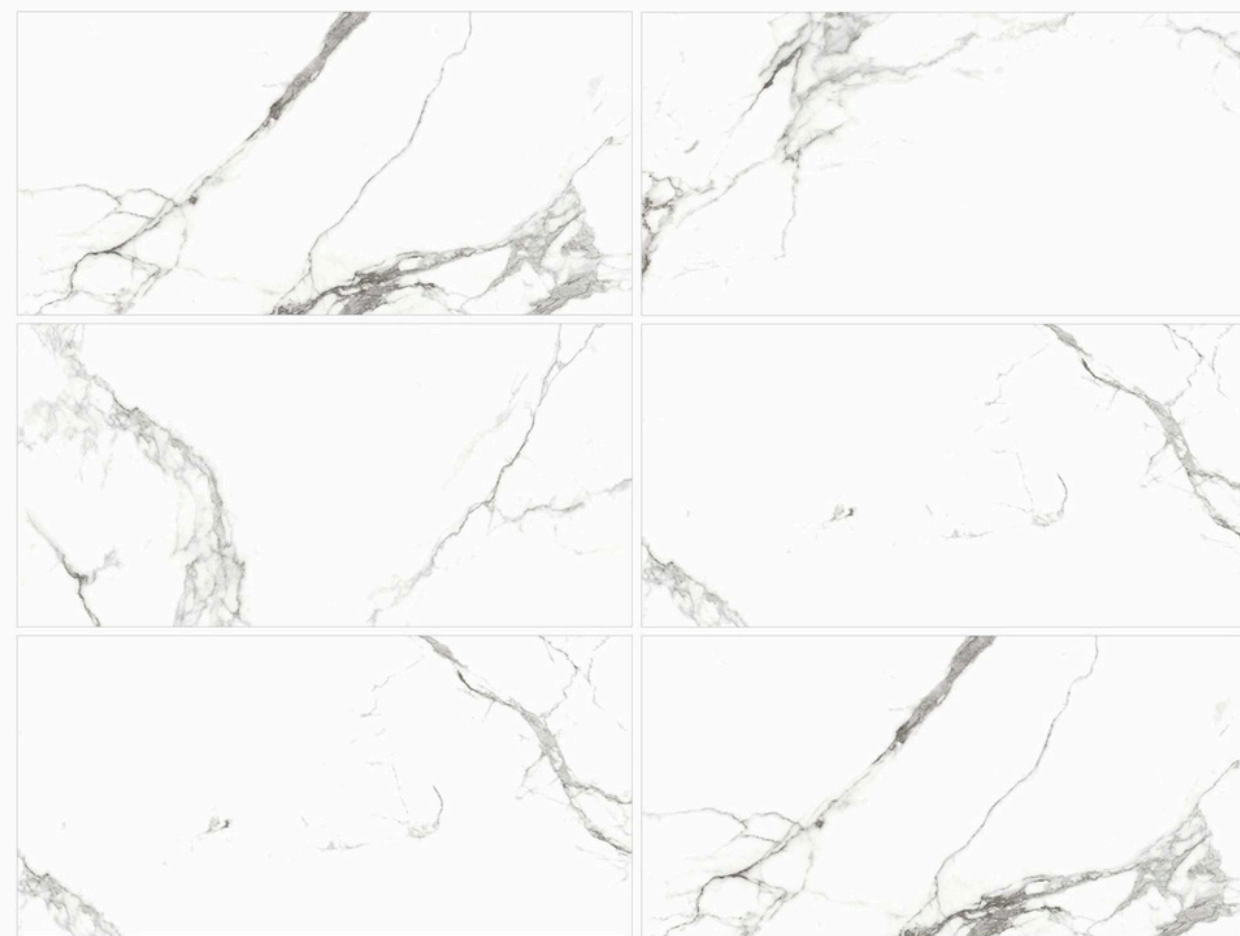

CARRARA MARBLE

- JZLT126320
- JZL6320
- DS6320

CARRARA MARBLE

A classic bright white marble-look tile with subtle grey veining and delicate grey sprinkles spread throughout the entire tile. The luminous surface adds opulence to any space creating an elegant charm.