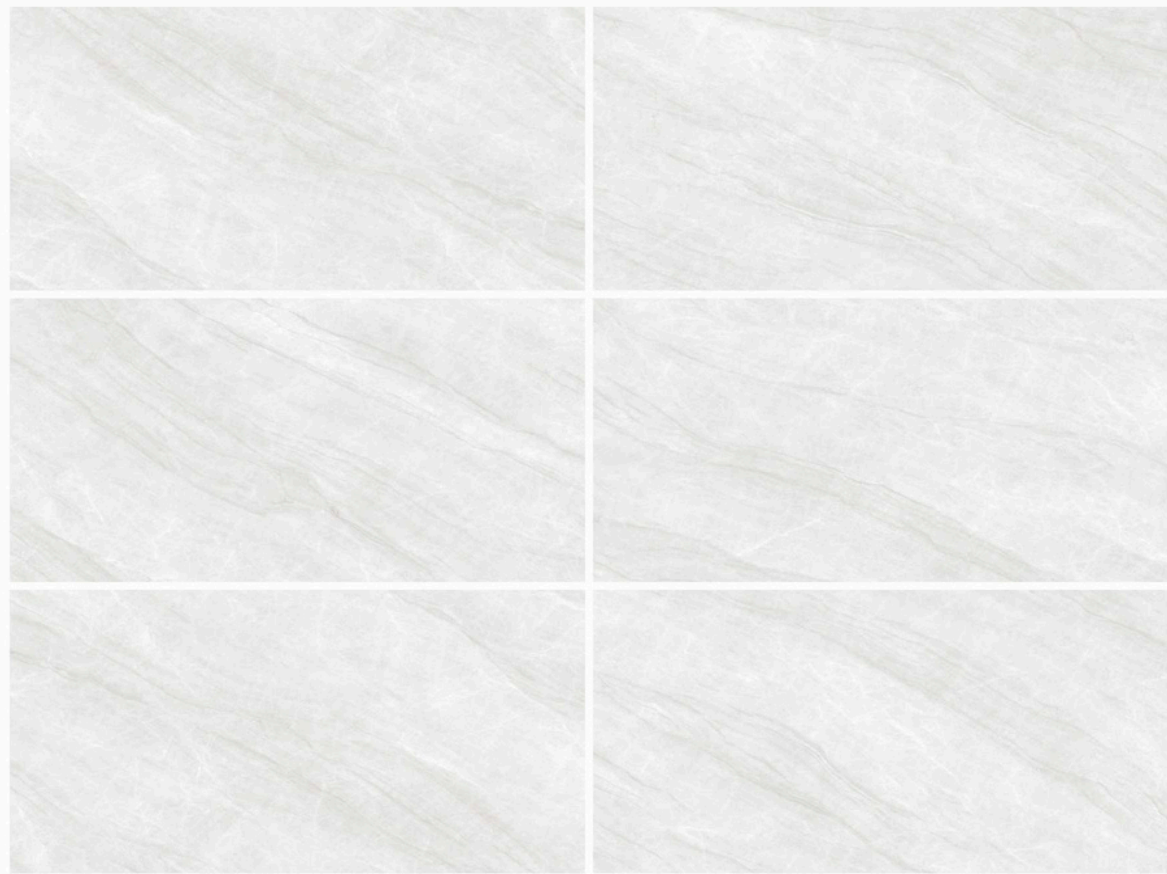

- Taj Mahal Silver

SPECIFICATIONS

Edge type	Rectified
Sizes	600x1200mm | 600x600mm
Thickness	10mm | 9mm
Finish	Polished | Honed
Faces	Random
Applications	Internal, Wall, Floor