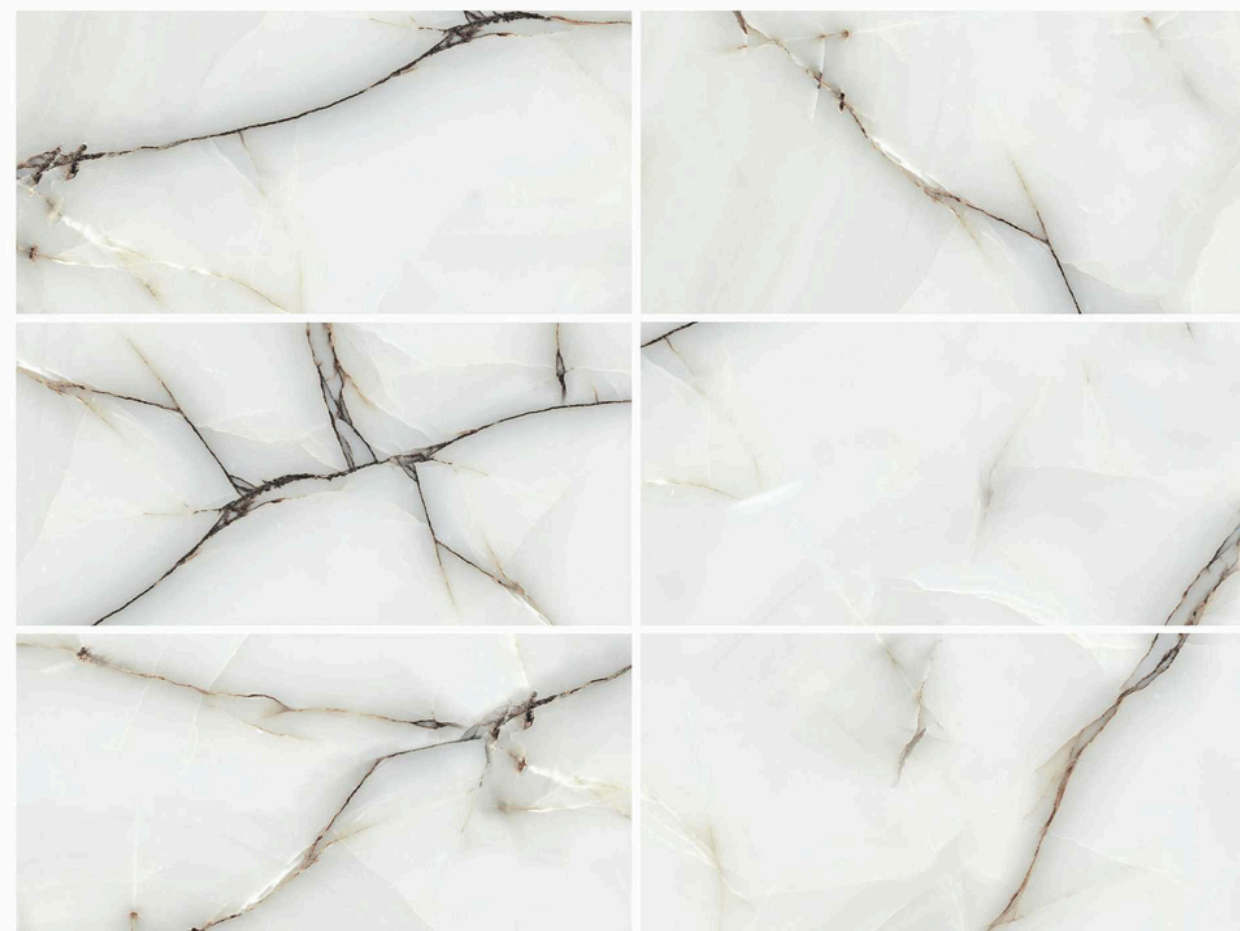

ONIX BIANCO

• Onix Bianco

SPECIFICATIONS

Edge type	Rectified
Sizes	600x1200mm | 600x600mm
Thickness	10mm | 9mm
Finish	Polished
Faces	Random
Applications	Internal, Wall, Floor