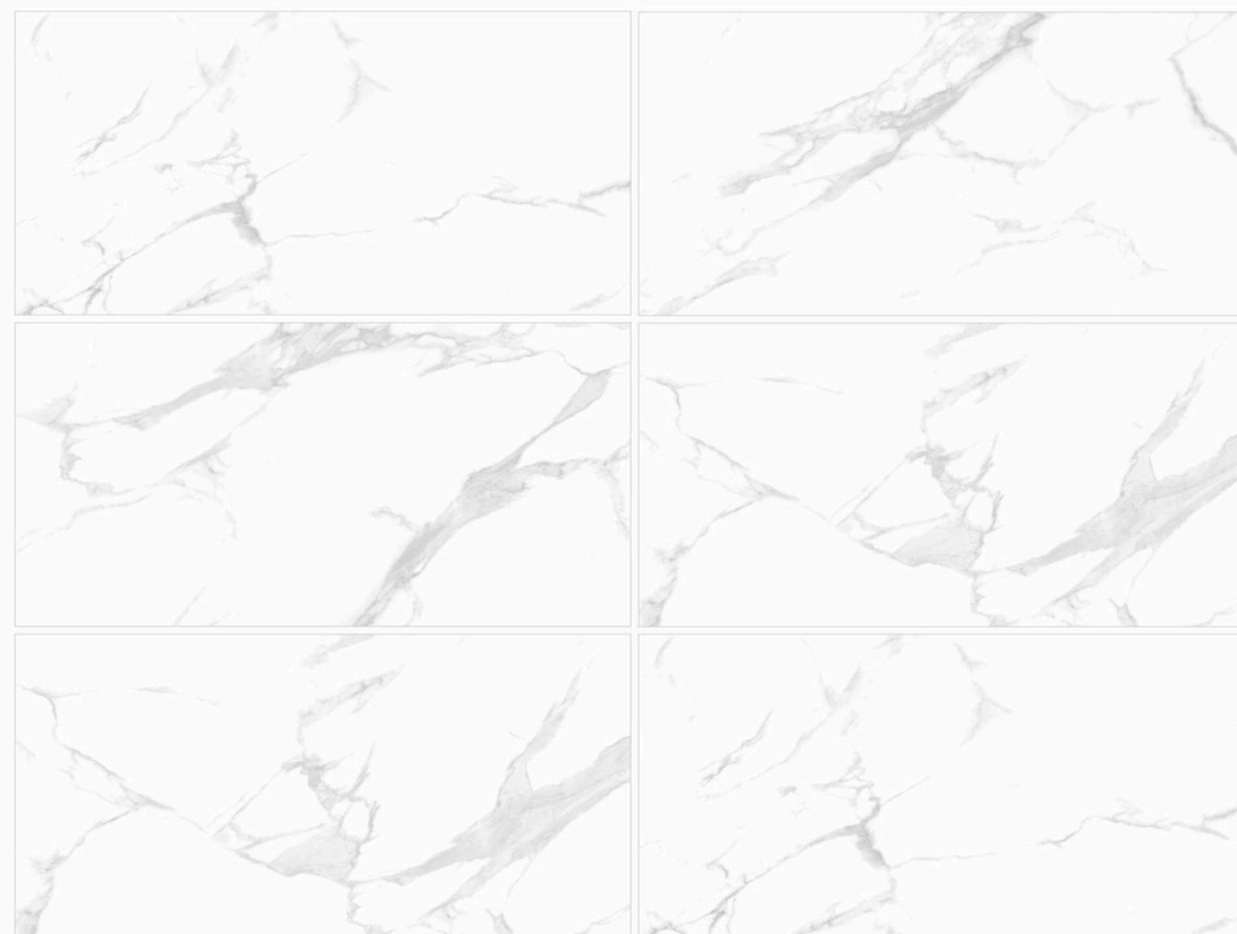

CARRARA MARBLE

- JZYA612001T
- JZYA612001TM
- JZYA6001T

SPECIFICATIONS

Edge type	Rectified
Sizes	600x1200mm | 600x600mm
Thickness	10mm | 9mm
Finish	Polished | Matt
Faces	Random
Applications	Internal, Wall, Floor