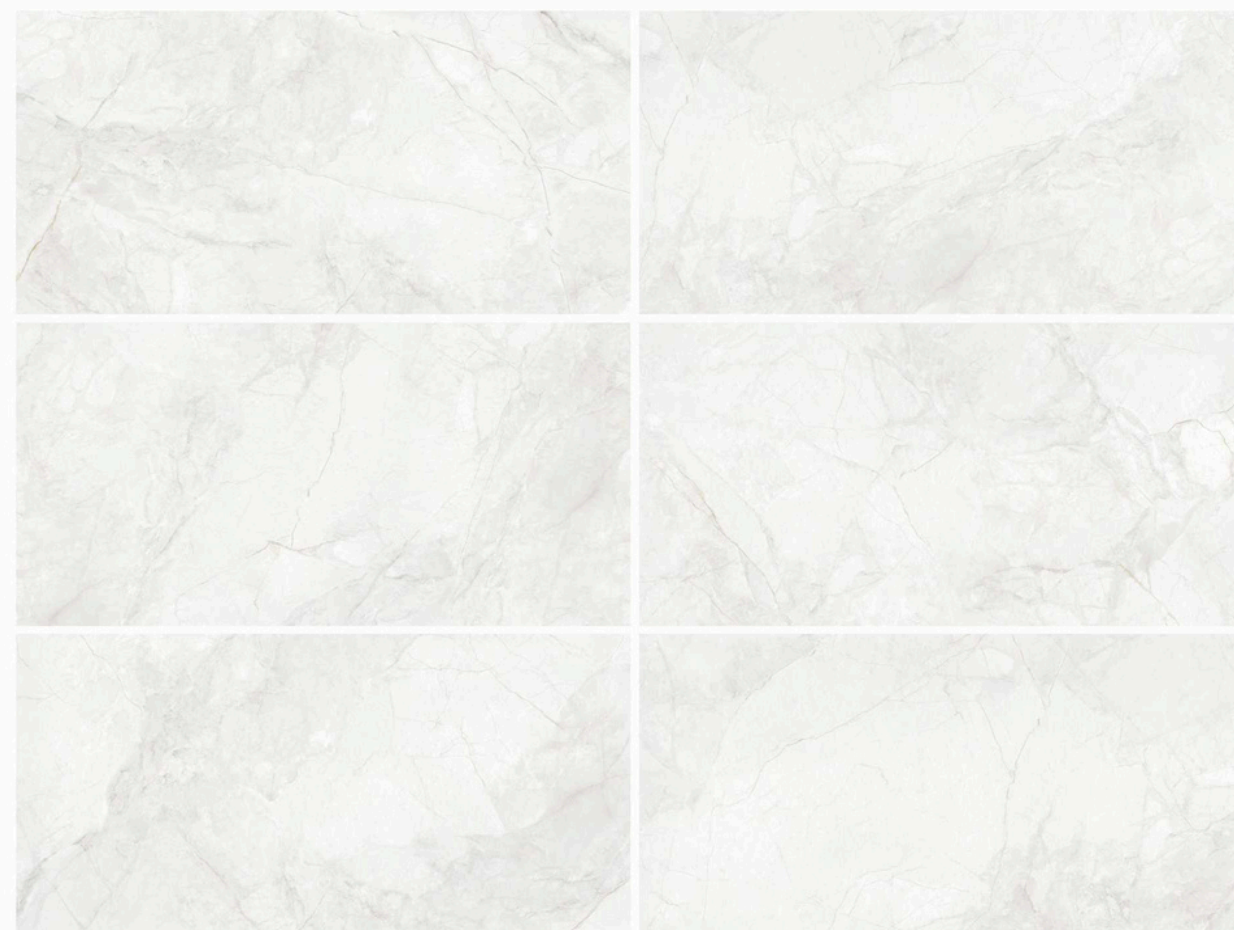

BELGA WHITE

- JZT126025MD
- KMS126025ST
- KMS189M25D

SPECIFICATIONS

Edge type	Rectified
Sizes	600x1200mm | 750x1500mm | 900x1800mm
Thickness	10mm | 9mm
Finish	Polished | Honed
Faces	Random
Applications	Internal, Wall, Floor