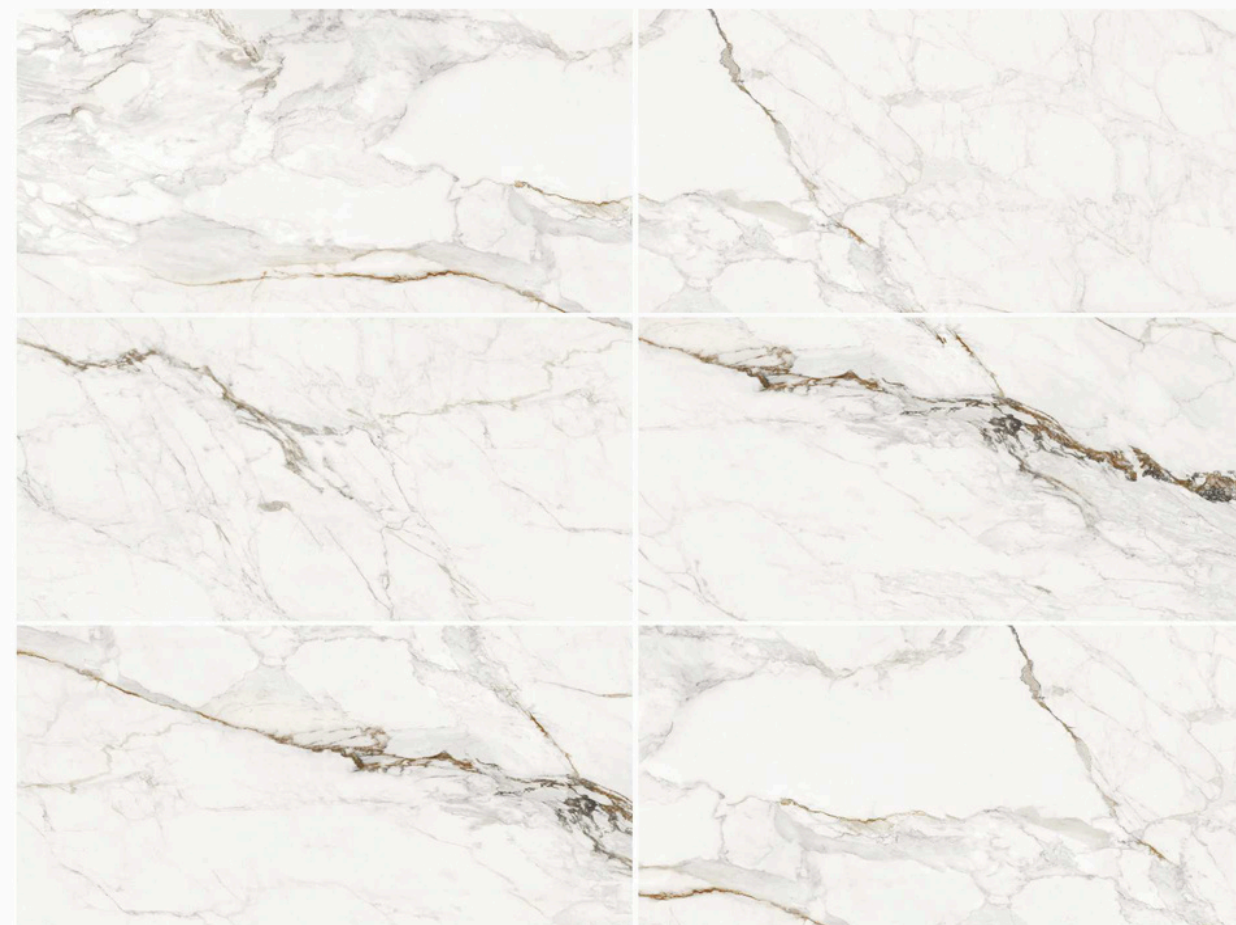

PAONAZZO

- Paonazzo White 612
- Paonazzo White Carving 612
- Paonazzo White

SPECIFICATIONS

Edge type	Rectified
Sizes	600x1200mm | 600x600mm
Thickness	10mm | 9mm
Finish	Polished | Carving
Faces	Random
Applications	Internal, Wall, Floor

PAONAZZO

Paonazzo White offers a unique combination of colours: an off-white background covered in fine grey veins, charmingly streaked with amber and gold.