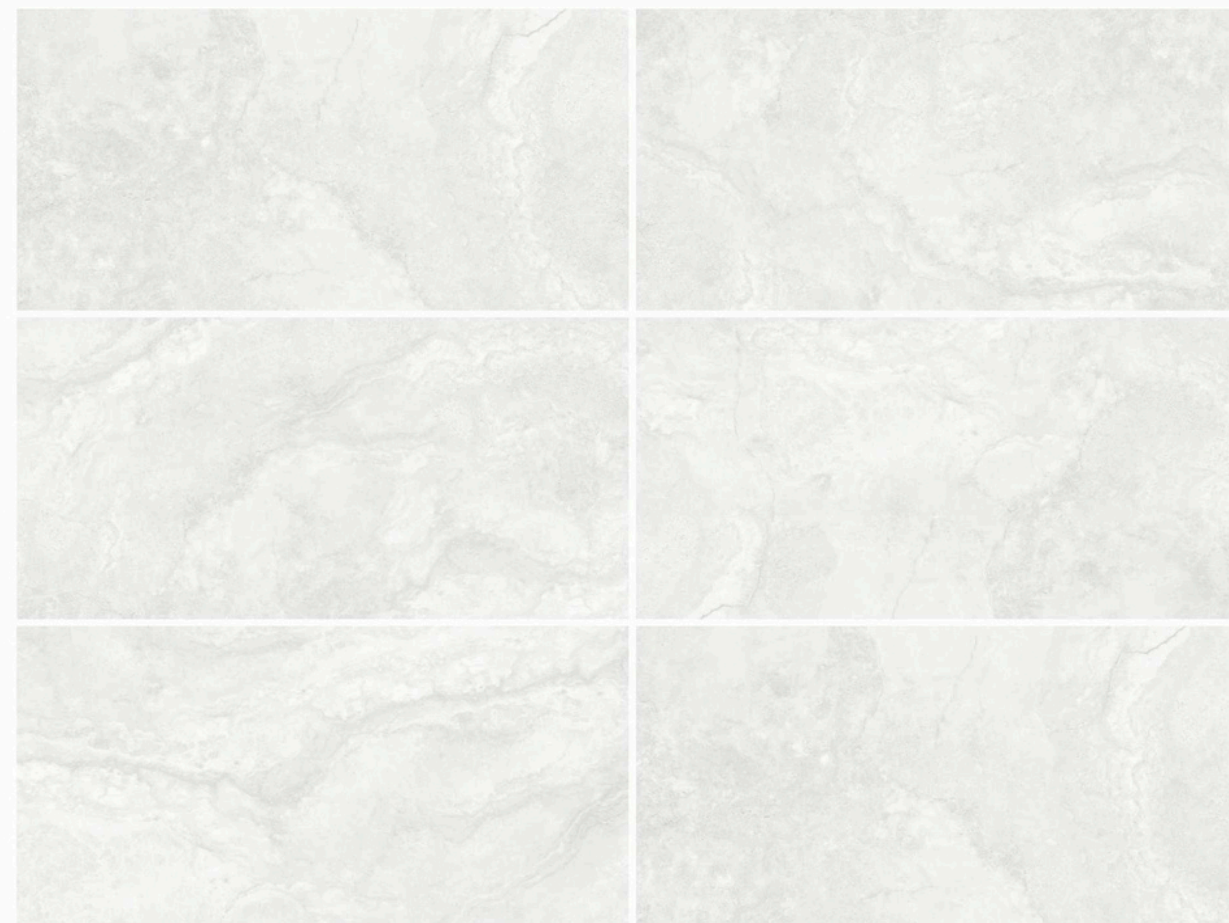

LIME STONE

- Lime Stone Glossy
- Lime Stone Glossy 612
- Lime Stone Honed
- Lime Stone Honed 612

SPECIFICATIONS

Edge type	Rectified
Sizes	600x1200mm | 600x600mm
Thickness	10mm | 9mm
Finish	Polished | Honed
Faces	Random
Applications	Internal, Wall, Floor