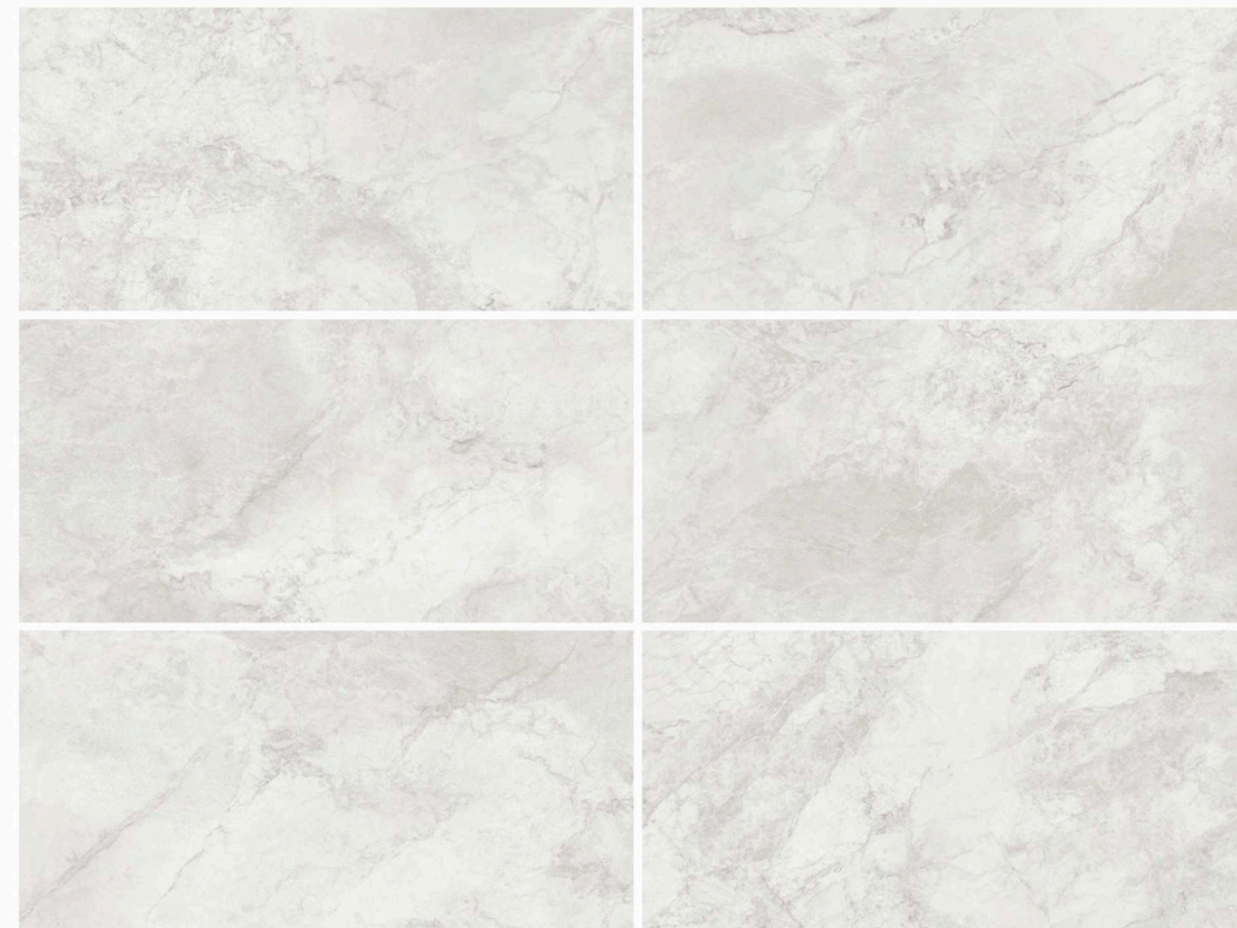

STEAMLET STONE

- Streamlet Stone 612
- Streamlet Stone

SPECIFICATIONS

Edge type	Rectified
Sizes	600x1200mm | 600x600mm
Thickness	10mm | 9mm
Finish	Matt
Faces	Random
Applications	Internal, Wall, Floor