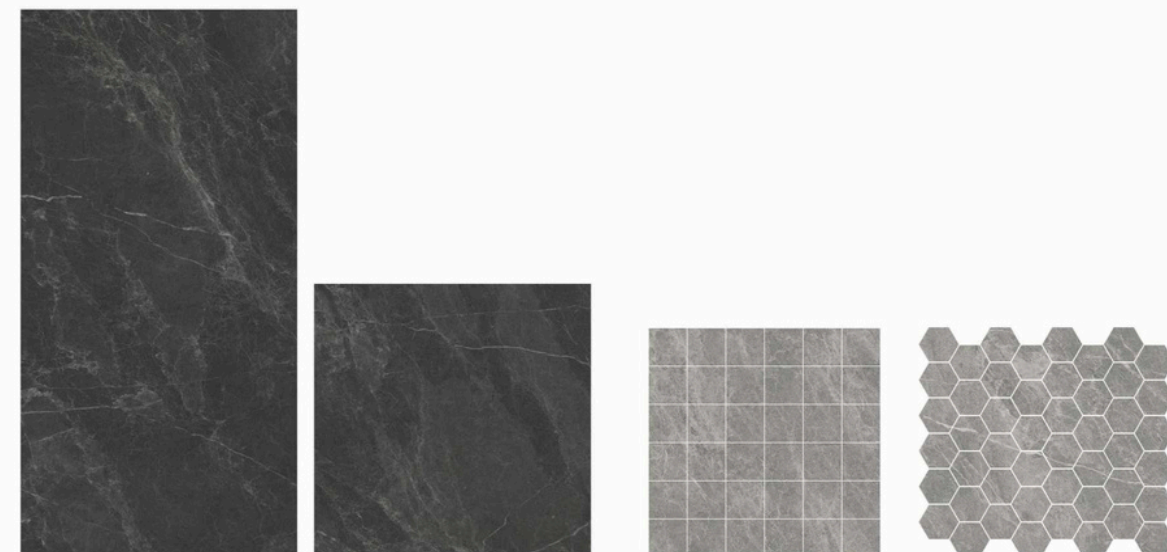

• DSTI612007   • DSTI6007

SPECIFICATIONS

Edge type	Rectified
Sizes	600x1200mm | 600x600mm
Thickness	10mm | 9mm
Finish	Matt
Faces	Random
Applications	Internal, Wall, Floor