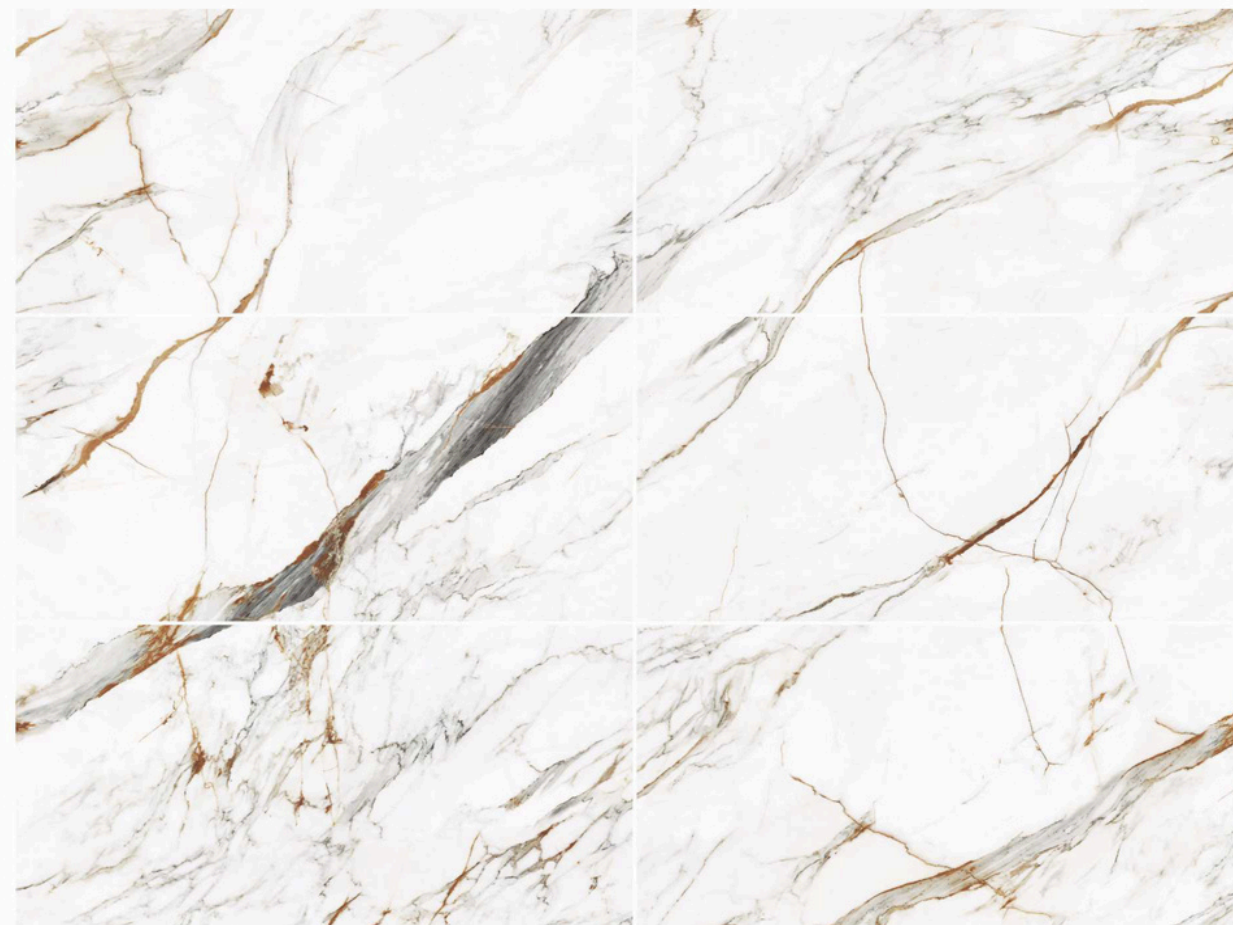

GOLDEN BORGHINI

• Golden Borghini

SPECIFICATIONS

Edge type	Rectified
Sizes	600x1200mm | 600x600mm
Thickness	10mm | 9mm
Finish	Polished
Faces	Random
Applications	Internal, Wall, Floor