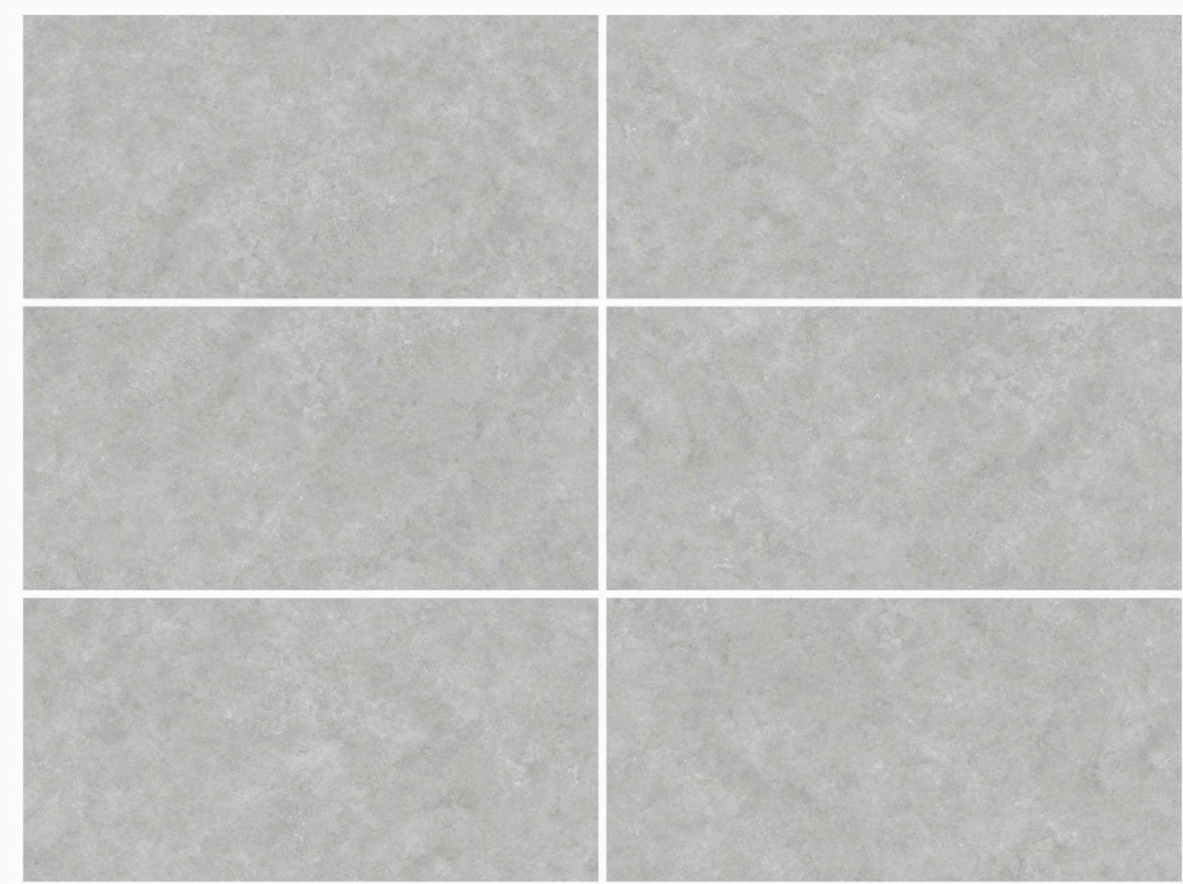

• KMS612RY06

SPECIFICATIONS

Edge type	Rectified
Sizes	600x1200mm
Thickness	10mm
Finish	Matt
Faces	Random
Applications	Internal, Wall, Floor