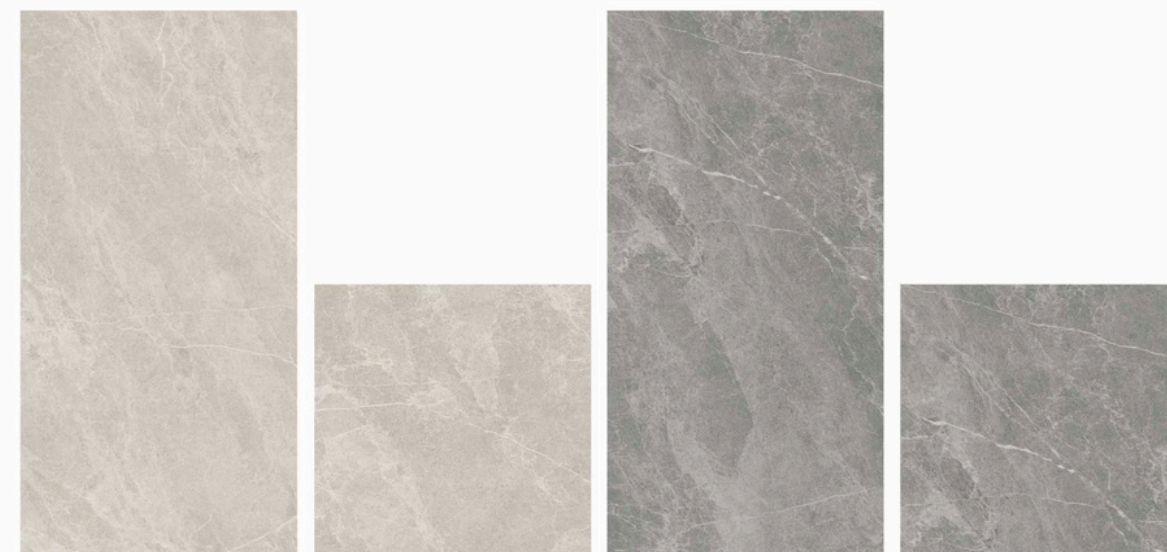

• Tiffany Sand 612   • Tiffany Sand   • Tiffany Grey 612   • Tiffany Grey