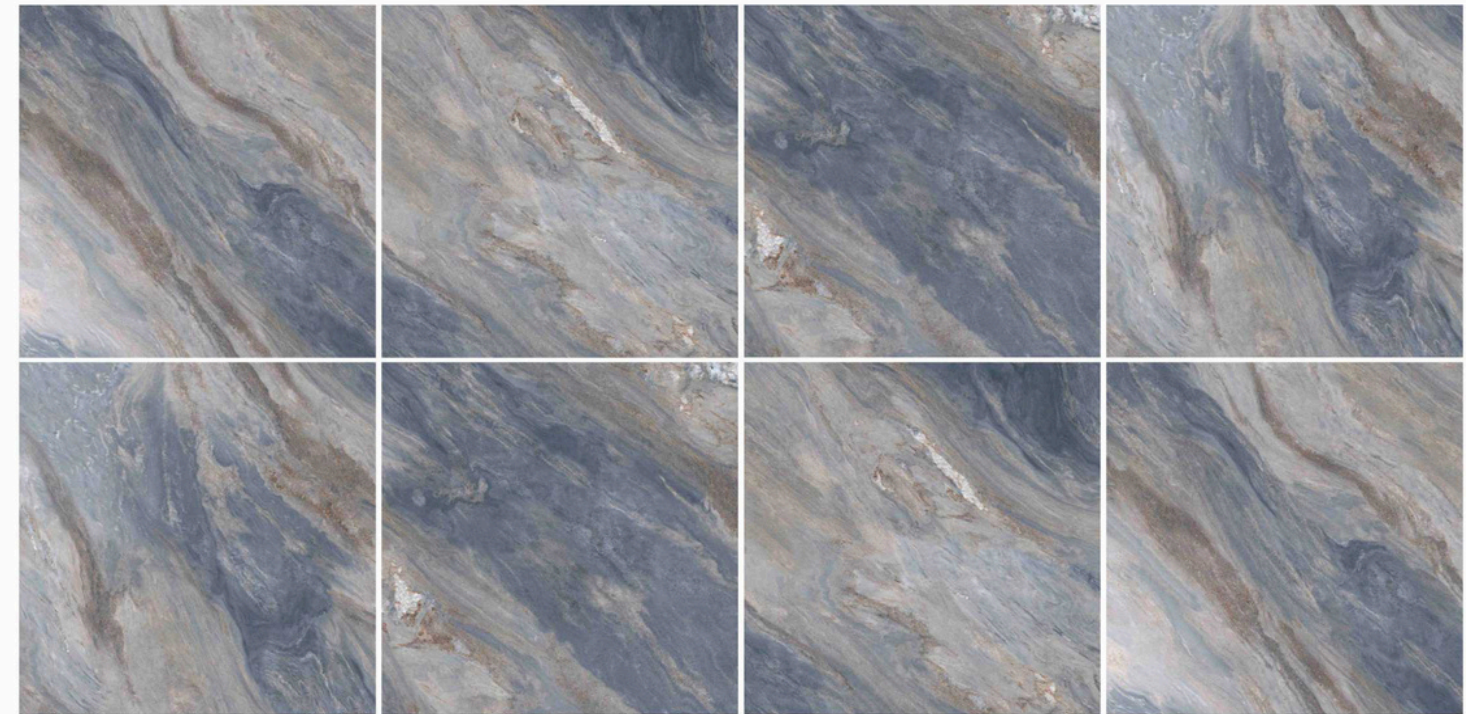

• Palissandro Blue

SPECIFICATIONS

Edge type	Rectified
Sizes	600x600mm
Thickness	9mm
Finish	Polished
Faces	Random
Applications	Internal, Wall, Floor