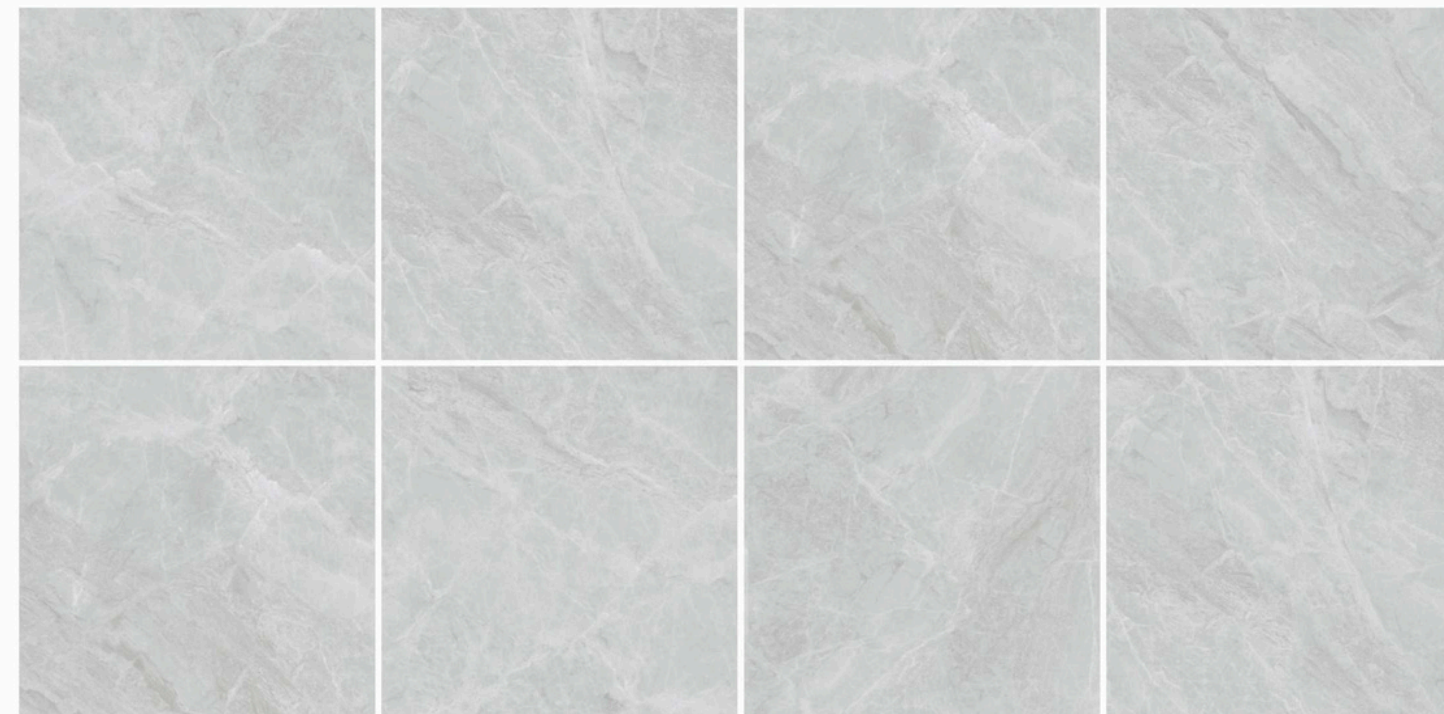

• JZA6806

SPECIFICATIONS

Edge type	Rectified
Sizes	600x600mm
Thickness	9mm
Finish	Polished
Faces	Random
Applications	Internal, Wall, Floor