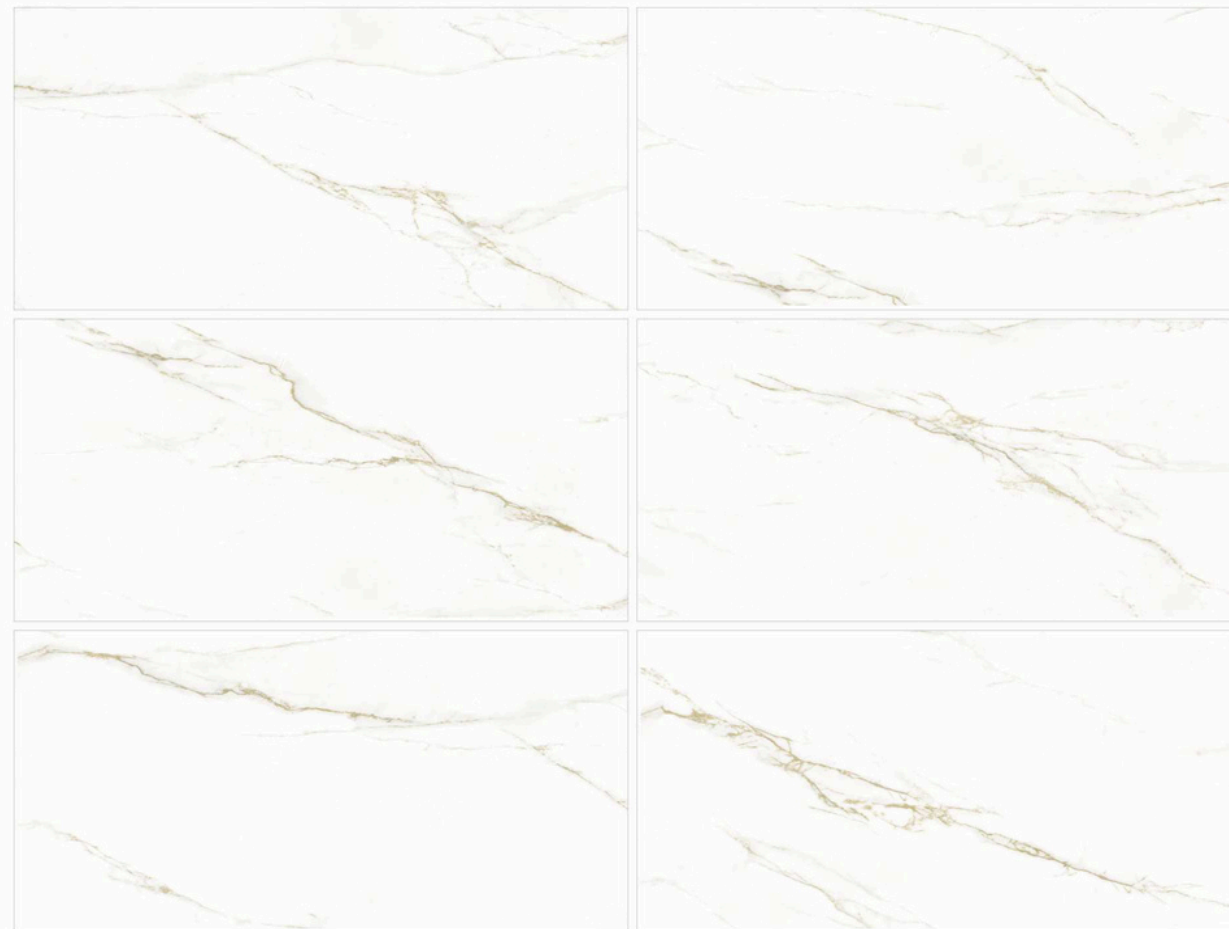

CALACATTA GOLD

- Calacatta Gold 612
- Calacatta Gold

SPECIFICATIONS

Edge type	Rectified
Sizes	600x1200mm 600x600mm
Thickness	10mm 9mm
Finish	Polished
Faces	Random
Applications	Internal, Wall, Floor

ROYAL WHITE