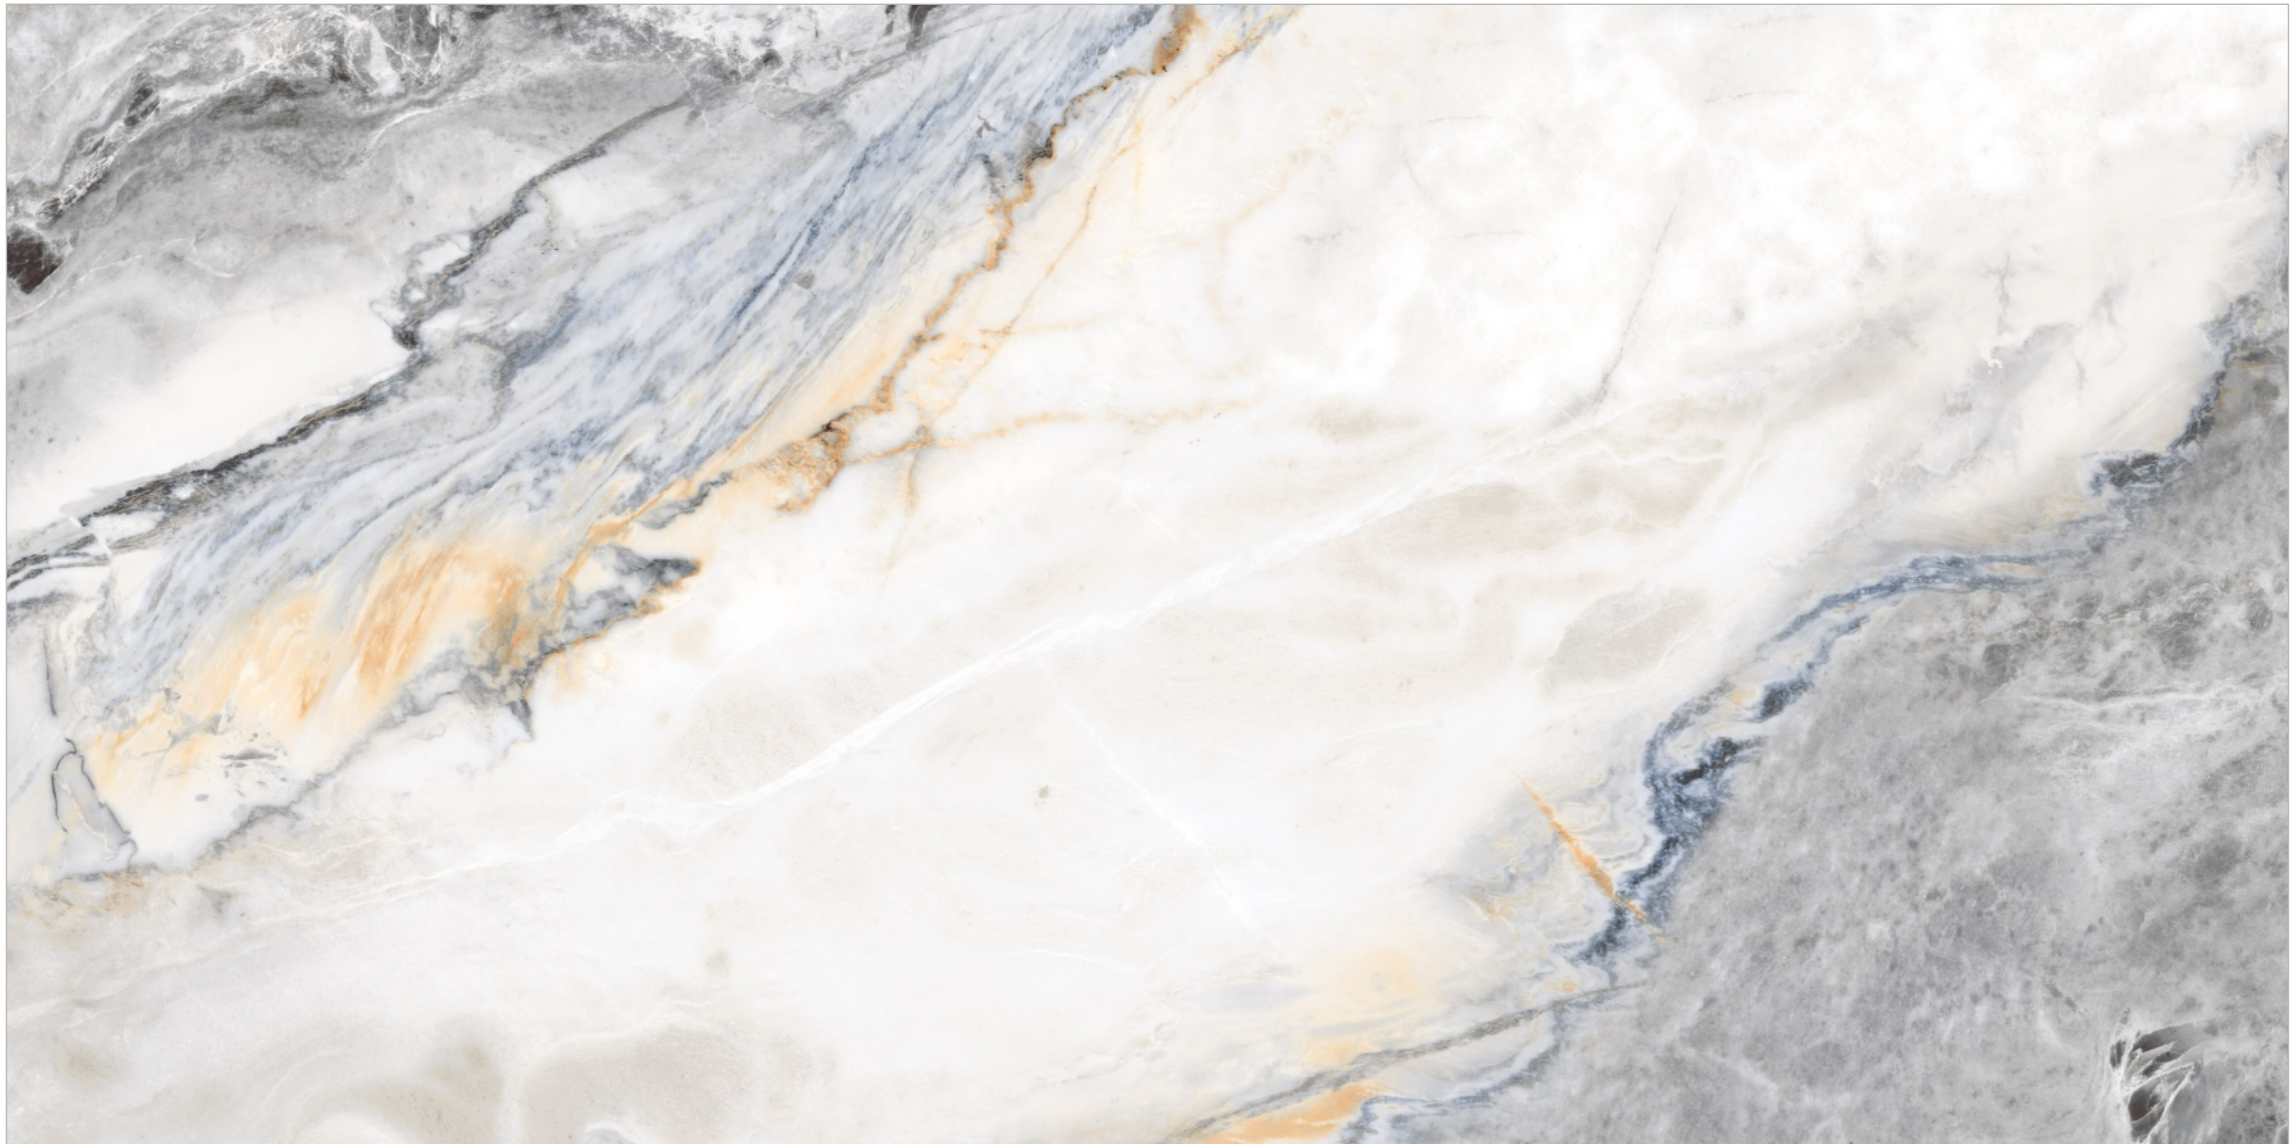

Morian Silver

Size
600x
1200mm

Finish
Glossy Series

Randoms
05