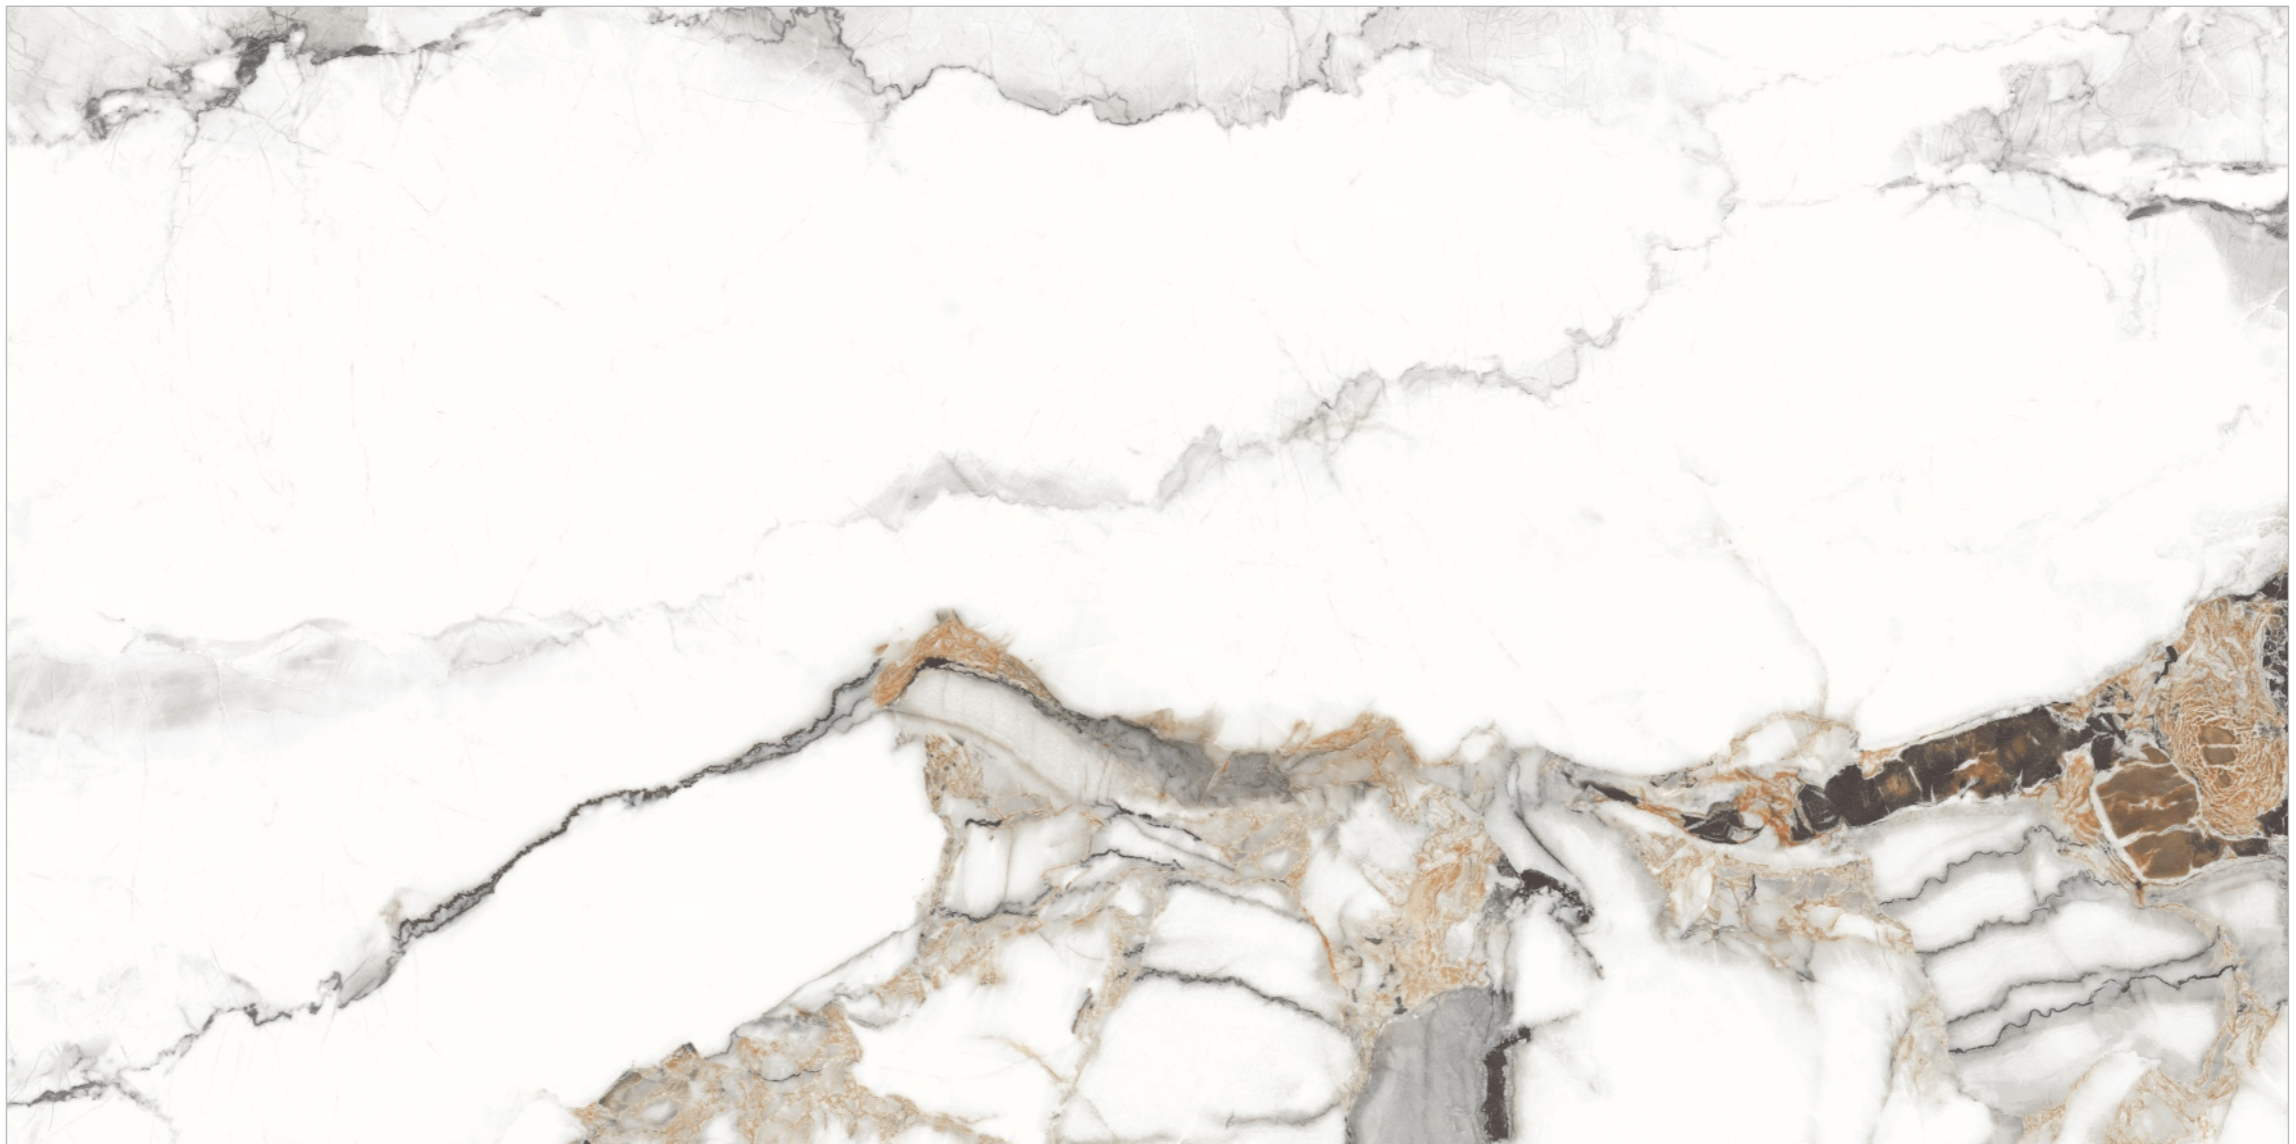

Benz White

Size
600x
1200mm

Finish
Glossy Series

Randoms
05