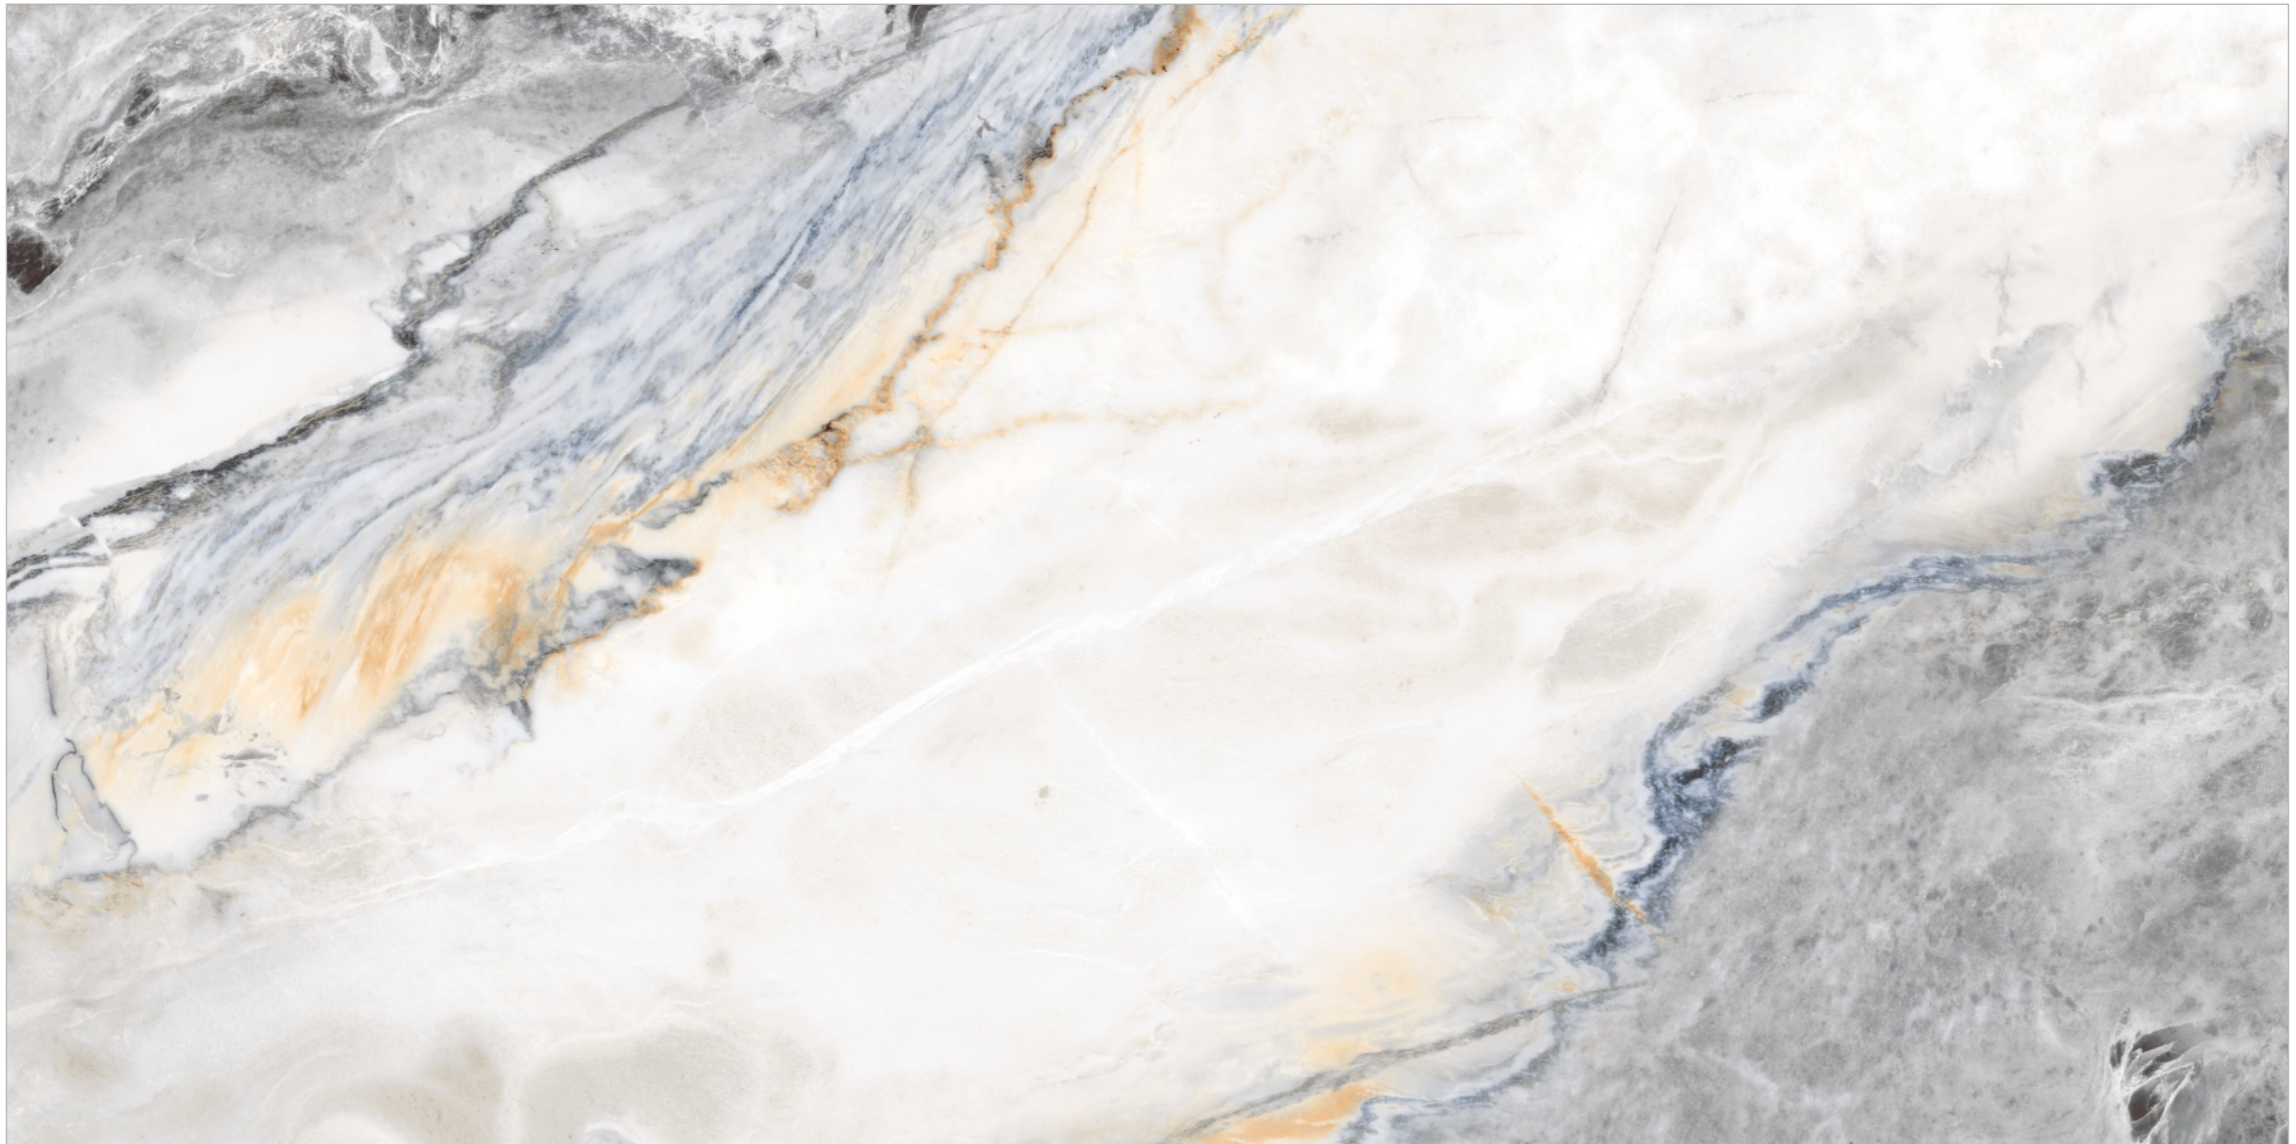

# Morian Silver

**Size**  
600x  
1200mm

**Finish**  
Glossy Series

**Randoms**  
05