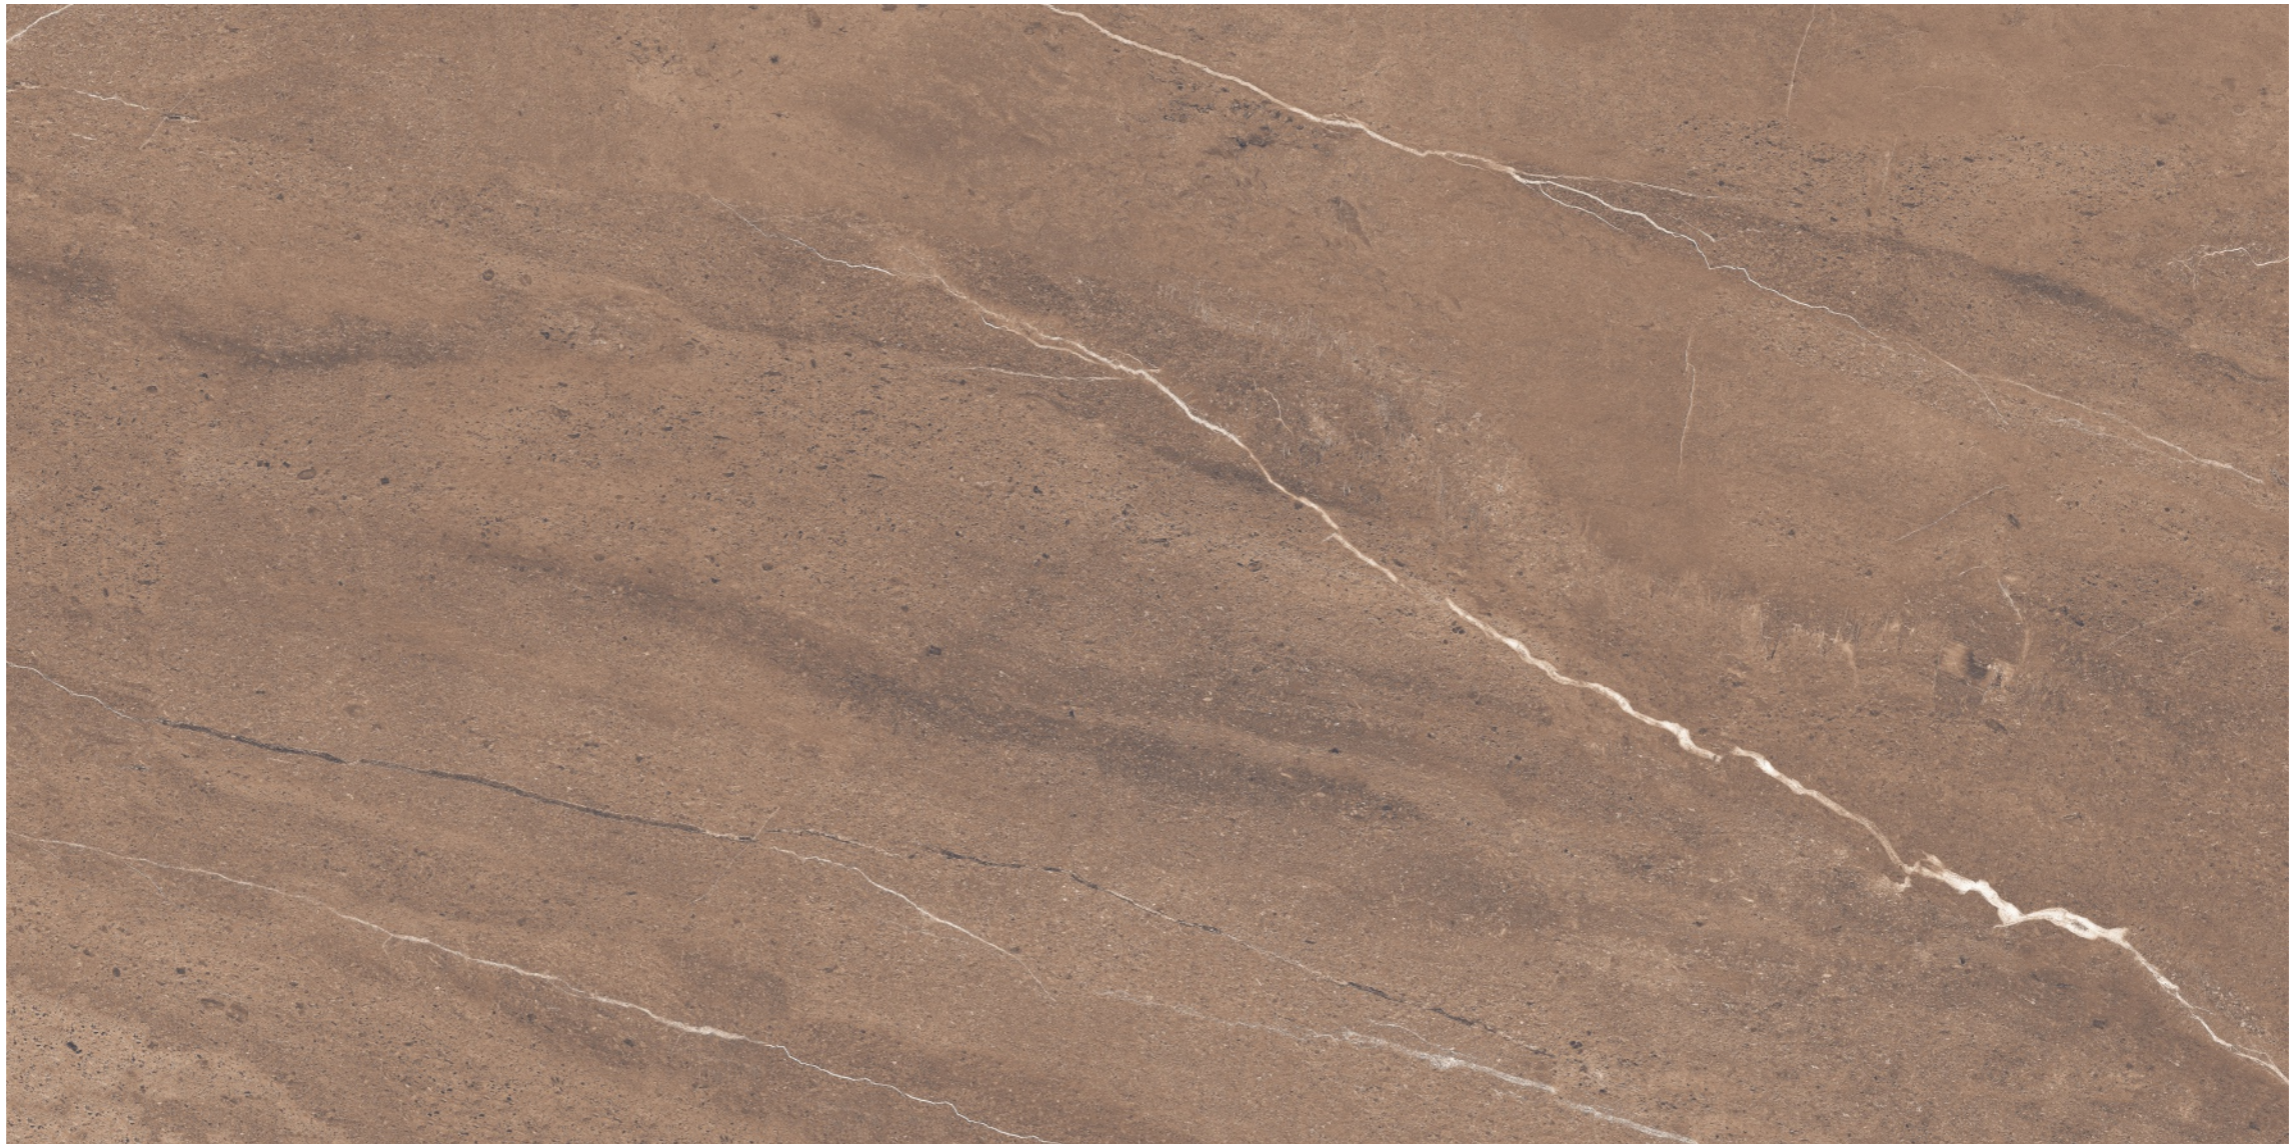

Casto Pecan

Size
600x
1200mm

Finish
Glossy Series

Randoms
03